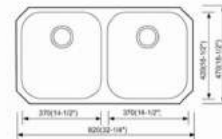

KITCHEN SINK

MODEL-OA-4338A

Dimension: 433x380x220mm

MODEL-OT-8247A

Dimension: 820x470x228mm

MODEL-OT-8047A

Dimension: 800x470x219mm

MODEL: 3118

Dimension: 767x453x228mm

MODEL-OD-8038A

Dimension: 800x480x219mm

中置轉碗盤 中置砧板 全物料組裝器 DKT-092

MODEL-OD-12048A

Dimension: 1200x480x219mm

大雙面盆架 大雙面砧板 全物料組裝器 DKT-090

*All the sinks are with outlet pipe.

LUXURY SERIES

KITCHEN SINK

Model 105T

Description:undermount
Product Dimensions:450X400x228.6mm
Product Dimensions:17-23/32"X15-47/64"X9"
Thickness:18Gauge 1.2mm
Surface Finish: Brushed

Accessories

Model 203T

Description:undermount
Product Dimensions:800X450x228.6mm
Product Dimensions:31-1/2"X17-23/32"X9"
Thickness:18Gauge 1.2mm
Surface Finish: Brushed

Accessories

Model 105T

Description:undermount
Product Dimensions:600X450x228.6mm
Product Dimensions:25-19/32"X17-23/32"X9"
Thickness:18Gauge 1.2mm
Surface Finish: Brushed