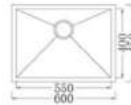

Dimension: 767x453x228mm

MODEL-OD-8038A

Dimension: 800x480x219mm

中置轉碗盤 中置砧板 全物料組裝器 DKT-092

MODEL-OD-12048A

Dimension: 1200x480x219mm

大雙面盆架 大雙面砧板 全物料組裝器 DKT-090

*All the sinks are with outlet pipe.

LUXURY SERIES

KITCHEN SINK

Model 105T

Description:undermount
Product Dimensions:450X400x228.6mm
Product Dimensions:17-23/32"X15-47/64"X9"
Thickness:18Gauge 1.2mm
Surface Finish: Brushed

Accessories

Model 203T

Description:undermount
Product Dimensions:800X450x228.6mm
Product Dimensions:31-1/2"X17-23/32"X9"
Thickness:18Gauge 1.2mm
Surface Finish: Brushed

Accessories

Model 105T

Description:undermount
Product Dimensions:600X450x228.6mm
Product Dimensions:25-19/32"X17-23/32"X9"
Thickness:18Gauge 1.2mm
Surface Finish: Brushed

Accessories

Model 206T

Description:undermount
Product Dimensions:780X450x228.6mm
Product Dimensions:30-23/32"X17-23/32"X9"
Thickness:18Gauge 1.2mm
Surface Finish: Brushed

Accessories

Model 108T

Description:undermount
Product Dimensions:812.8X457.2x228.6mm
Product Dimensions:32"X18"X9"
Thickness:18Gauge 1.2mm
Surface Finish: Brushed