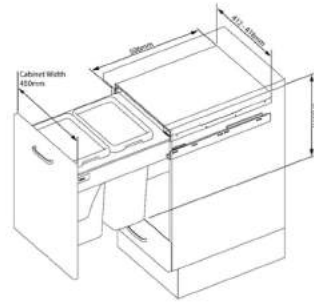

JAXON
CABINETS

DUSTBIN

Drawer dustbin