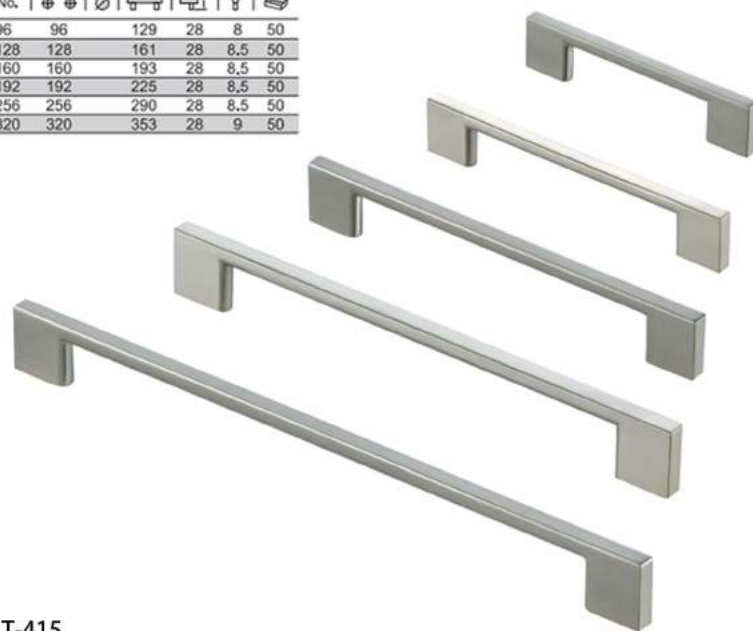

Drawer dustbin

Rotating dustbin

Sink cabinet dustbin

HANDLESS

Finger Pull design

J shape handle

Tip-on

Material: Zinc
Color: CP.SN.BSN

Model No.	🌀	🌀	🌀	🌀	🌀
T415-96	96	129	28	8	50
T415-128	128	161	28	8.5	50
T415-160	160	193	28	8.5	50
T415-192	192	225	28	8.5	50
T415-256	256	290	28	8.5	50
T415-320	320	353	28	9	50

JAXON
 CABINETS

HANDLE

5008