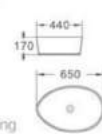

569-66

艺术盆/Art basin
尺寸/Size: 660×375×130mm
台上安装/Above counter mounting

569-76

艺术盆/Art basin
尺寸/Size: 760×425×130mm
台上安装/Above counter mounting

482

艺术盆/Art basin
尺寸/Size: 400×400×140mm
台上安装/Above counter mounting

528

艺术盆/Art basin
尺寸/Size: 410×310×150mm
台上安装/Above counter mounting

437

艺术盆/Art basin
尺寸/Size: 410×410×130mm
台上安装/Above counter mounting

489

艺术盆/Art basin
尺寸/Size: 650×440×170mm
台上安装/Above counter mounting

526A

艺术盆/Art basin
尺寸/Size: 570×375×110mm
台上安装/Above counter mounting

502

艺术盆/Art basin
尺寸/Size: 630×420×150mm
台上安装/Above counter mounting

BATHROOM BASIN

652-A

艺术盆/Art basin
尺寸/Size: 410x340x145mm
台上安装/Above counter mounting