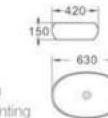

569-66

艺术盆/Art basin
尺寸/Size: 660×375×130mm
台上安装/Above counter mounting

569-76

艺术盆/Art basin
尺寸/Size: 760×425×130mm
台上安装/Above counter mounting

482

艺术盆/Art basin
尺寸/Size: 400×400×140mm
台上安装/Above counter mounting

528

艺术盆/Art basin
尺寸/Size: 410×310×150mm
台上安装/Above counter mounting

437

艺术盆/Art basin
尺寸/Size: 410×410×130mm
台上安装/Above counter mounting

489

艺术盆/Art basin
尺寸/Size: 650×440×170mm
台上安装/Above counter mounting

526A

艺术盆/Art basin
尺寸/Size: 570×375×110mm
台上安装/Above counter mounting

502

艺术盆/Art basin
尺寸/Size: 630×420×150mm
台上安装/Above counter mounting

BATHROOM BASIN

652-A

艺术盆/Art basin
尺寸/Size: 410x340x145mm
台上安装/Above counter mounting