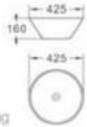

407

艺术盆/Art basin
尺寸/Size: 690x450x160mm
台上安装/Above counter mounting

407A

艺术盆/Art basin
尺寸/Size: 590x370x150mm
台上安装/Above counter mounting

BS003

Under counter basin
台下盆 20寸 (切边)
Size:495x415x200mm

2408

Under counter basin
台下盆
Size:605x390x190mm

028

Under counter basin
台下盆 18寸
Size:470x350x203mm

B47

Under counter basin
台下盆
Size:693x340x155mm

BATHROOM BASIN

609

艺术盆/Art basin
尺寸/Size: 425×425×160mm
台上安装/Above counter mounting

611

艺术盆/Art basin
尺寸/Size: 475×475×185mm
台上安装/Above counter mounting

632 (套柜)

艺术盆/Art basin
尺寸/Size: 420×420×200mm
台上安装/Above counter mounting

636

艺术盆/Art basin
尺寸/Size: 500×500×165mm
台上安装/Above counter mounting