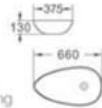

407

艺术盆/Art basin
尺寸/Size: 690x450x160mm
台上安装/Above counter mounting

407A

艺术盆/Art basin
尺寸/Size: 590x370x150mm
台上安装/Above counter mounting

BS003

Under counter basin
台下盆 20寸 (切边)
Size:495x415x200mm

2408

Under counter basin
台下盆
Size:605x390x190mm

028

Under counter basin
台下盆 18寸
Size:470x350x203mm

B47

Under counter basin
台下盆
Size:693x340x155mm

BATHROOM BASIN

609

艺术盆/Art basin
尺寸/Size: 425×425×160mm
台上安装/Above counter mounting

611

艺术盆/Art basin
尺寸/Size: 475×475×185mm
台上安装/Above counter mounting

632 (套柜)

艺术盆/Art basin
尺寸/Size: 420×420×200mm
台上安装/Above counter mounting

636

艺术盆/Art basin
尺寸/Size: 500×500×165mm
台上安装/Above counter mounting

569-66

艺术盆/Art basin
尺寸/Size: 660×375×130mm
台上安装/Above counter mounting

569-76

艺术盆/Art basin
尺寸/Size: 760×425×130mm
台上安装/Above counter mounting

482

艺术盆/Art basin
尺寸/Size: 400×400×140mm
台上安装/Above counter mounting