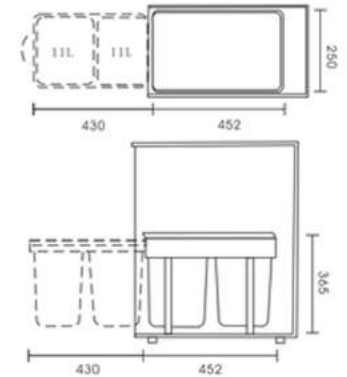

JAXON
CABINETS

DUSTBIN