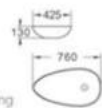

407

艺术盆/Art basin
尺寸/Size: 690x450x160mm
台上安装/Above counter mounting

407A

艺术盆/Art basin
尺寸/Size: 590x370x150mm
台上安装/Above counter mounting

BS003

Under counter basin
台下盆 20寸 (切边)
Size:495x415x200mm

2408

Under counter basin
台下盆
Size:605x390x190mm

028

Under counter basin
台下盆 18寸
Size:470x350x203mm

B47

Under counter basin
台下盆
Size:693x340x155mm

BATHROOM BASIN

609

艺术盆/Art basin
尺寸/Size: 425×425×160mm
台上安装/Above counter mounting

611

艺术盆/Art basin
尺寸/Size: 475×475×185mm
台上安装/Above counter mounting

632 (套柜)

艺术盆/Art basin
尺寸/Size: 420×420×200mm
台上安装/Above counter mounting

636

艺术盆/Art basin
尺寸/Size: 500×500×165mm
台上安装/Above counter mounting

569-66

艺术盆/Art basin
尺寸/Size: 660×375×130mm
台上安装/Above counter mounting

569-76

艺术盆/Art basin
尺寸/Size: 760×425×130mm
台上安装/Above counter mounting

482

艺术盆/Art basin
尺寸/Size: 400×400×140mm
台上安装/Above counter mounting