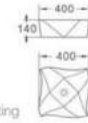

569-66

艺术盆/Art basin
尺寸/Size: 660×375×130mm
台上安装/Above counter mounting

569-76

艺术盆/Art basin
尺寸/Size: 760×425×130mm
台上安装/Above counter mounting

482

艺术盆/Art basin
尺寸/Size: 400×400×140mm
台上安装/Above counter mounting