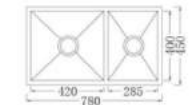

Dimension: 767x453x228mm

MODEL-OD-8038A

Dimension: 800x480x219mm

中置轉碗盤 中置砧板 全物料組裝器 DKT-092

MODEL-OD-12048A

Dimension: 1200x480x219mm

大雙面盆架 大雙面砧板 全物料組裝器 DKT-090

*All the sinks are with outlet pipe.

LUXURY SERIES

KITCHEN SINK

Model 105T

Description:undermount
Product Dimensions:450X400x228.6mm
Product Dimensions:17-23/32"X15-47/64"X9"
Thickness:18Gauge 1.2mm
Surface Finish: Brushed

Accessories

Model 203T

Description:undermount
Product Dimensions:800X450x228.6mm
Product Dimensions:31-1/2"X17-23/32"X9"
Thickness:18Gauge 1.2mm
Surface Finish: Brushed

Accessories

Model 105T

Description:undermount
Product Dimensions:600X450x228.6mm
Product Dimensions:25-19/32"X17-23/32"X9"
Thickness:18Gauge 1.2mm
Surface Finish: Brushed

Accessories

Model 206T

Description:undermount
Product Dimensions:780X450x228.6mm
Product Dimensions:30-23/32"X17-23/32"X9"
Thickness:18Gauge 1.2mm
Surface Finish: Brushed

Accessories

Model 108T

Description:undermount
Product Dimensions:812.8X457.2x228.6mm
Product Dimensions:32"X18"X9"
Thickness:18Gauge 1.2mm
Surface Finish: Brushed