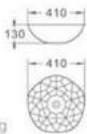

艺术盆/Art basin
尺寸/Size: 475×475×185mm
台上安装/Above counter mounting

632 (套柜)

艺术盆/Art basin
尺寸/Size: 420×420×200mm
台上安装/Above counter mounting

636

艺术盆/Art basin
尺寸/Size: 500×500×165mm
台上安装/Above counter mounting

569-66

艺术盆/Art basin
尺寸/Size: 660×375×130mm
台上安装/Above counter mounting

569-76

艺术盆/Art basin
尺寸/Size: 760×425×130mm
台上安装/Above counter mounting

482

艺术盆/Art basin
尺寸/Size: 400×400×140mm
台上安装/Above counter mounting

528

艺术盆/Art basin
尺寸/Size: 410×310×150mm
台上安装/Above counter mounting

437

艺术盆/Art basin
尺寸/Size: 410×410×130mm
台上安装/Above counter mounting

489

艺术盆/Art basin
尺寸/Size: 650×440×170mm
台上安装/Above counter mounting