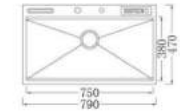

LUXURY SERIES

KITCHEN SINK

Model 105T

Description:undermount
Product Dimensions:450X400x228.6mm
Product Dimensions:17-23/32"X15-47/64"X9"
Thickness:18Gauge 1.2mm
Surface Finish: Brushed

Accessories

Model 203T

Description:undermount
Product Dimensions:800X450x228.6mm
Product Dimensions:31-1/2"X17-23/32"X9"
Thickness:18Gauge 1.2mm
Surface Finish: Brushed

Accessories

Model 105T

Description:undermount
Product Dimensions:600X450x228.6mm
Product Dimensions:25-19/32"X17-23/32"X9"
Thickness:18Gauge 1.2mm
Surface Finish: Brushed

Accessories

Model 206T

Description:undermount
Product Dimensions:780X450x228.6mm
Product Dimensions:30-23/32"X17-23/32"X9"
Thickness:18Gauge 1.2mm
Surface Finish: Brushed

Accessories

Model 108T

Description:undermount
Product Dimensions:812.8X457.2x228.6mm
Product Dimensions:32"X18"X9"
Thickness:18Gauge 1.2mm
Surface Finish: Brushed

Accessories

Model 3024R

Description:topmount
Product Dimensions:790X470x228.6mm
Product Dimensions:31-7/64"X18-1/2"X9"
Thickness:18Gauge 1.2mm
Surface Finish: Brushed

Accessories

*All the sinks are with outlet pipe.