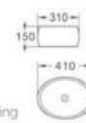

艺术盆/Art basin
尺寸/Size: 475×475×185mm
台上安装/Above counter mounting

632 (套柜)

艺术盆/Art basin
尺寸/Size: 420×420×200mm
台上安装/Above counter mounting

636

艺术盆/Art basin
尺寸/Size: 500×500×165mm
台上安装/Above counter mounting

569-66

艺术盆/Art basin
尺寸/Size: 660×375×130mm
台上安装/Above counter mounting

569-76

艺术盆/Art basin
尺寸/Size: 760×425×130mm
台上安装/Above counter mounting

482

艺术盆/Art basin
尺寸/Size: 400×400×140mm
台上安装/Above counter mounting

528

艺术盆/Art basin
尺寸/Size: 410×310×150mm
台上安装/Above counter mounting

437

艺术盆/Art basin
尺寸/Size: 410×410×130mm
台上安装/Above counter mounting

489

艺术盆/Art basin
尺寸/Size: 650×440×170mm
台上安装/Above counter mounting