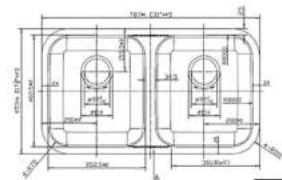

KITCHEN SINK

MODEL-OA-4338A

Dimension: 433x380x220mm

MODEL-OT-8247A

Dimension: 820x470x228mm

MODEL-OT-8047A

Dimension: 800x470x219mm

MODEL: 3118

Dimension: 767x453x228mm

MODEL-OD-8038A

Dimension: 800x480x219mm

中置轉碗盤 中置砧板 全物料組裝器 DKT-092

MODEL-OD-12048A

Dimension: 1200x480x219mm

大雙面盆架 大雙面砧板 全物料組裝器 DKT-090

*All the sinks are with outlet pipe.

Description:undermount
Product Dimensions:800X450x228.6mm
Product Dimensions:31-1/2"X17-23/32"X9"
Thickness:18Gauge 1.2mm
Surface Finish: Brushed

Accessories

Model 105T

Description:undermount
Product Dimensions:600X450x228.6mm
Product Dimensions:25-19/32"X17-23/32"X9"
Thickness:18Gauge 1.2mm
Surface Finish: Brushed

Accessories

Model 206T

Description:undermount
Product Dimensions:780X450x228.6mm
Product Dimensions:30-23/32"X17-23/32"X9"
Thickness:18Gauge 1.2mm
Surface Finish: Brushed

Accessories

Model 108T

Description:undermount
Product Dimensions:812.8X457.2x228.6mm
Product Dimensions:32"X18"X9"
Thickness:18Gauge 1.2mm
Surface Finish: Brushed