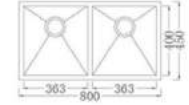

Dimension: 767x453x228mm

MODEL-OD-8038A

Dimension: 800x480x219mm

中置轉碗盤 中置砧板 全物料組裝器 DKT-092

MODEL-OD-12048A

Dimension: 1200x480x219mm

大雙面盆架 大雙面砧板 全物料組裝器 DKT-090

*All the sinks are with outlet pipe.

LUXURY SERIES

KITCHEN SINK

Model 105T

Description:undermount
Product Dimensions:450X400x228.6mm
Product Dimensions:17-23/32"X15-47/64"X9"
Thickness:18Gauge 1.2mm
Surface Finish: Brushed

Accessories

Model 203T

Description:undermount
Product Dimensions:800X450x228.6mm
Product Dimensions:31-1/2"X17-23/32"X9"
Thickness:18Gauge 1.2mm
Surface Finish: Brushed

Accessories

Model 105T

Description:undermount
Product Dimensions:600X450x228.6mm
Product Dimensions:25-19/32"X17-23/32"X9"
Thickness:18Gauge 1.2mm
Surface Finish: Brushed

Accessories

Model 206T

Description:undermount
Product Dimensions:780X450x228.6mm
Product Dimensions:30-23/32"X17-23/32"X9"
Thickness:18Gauge 1.2mm
Surface Finish: Brushed

Accessories

Model 108T

Description:undermount
Product Dimensions:812.8X457.2x228.6mm
Product Dimensions:32"X18"X9"
Thickness:18Gauge 1.2mm
Surface Finish: Brushed