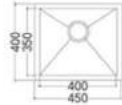

KITCHEN SINK

MODEL-OA-4338A

Dimension: 433x380x220mm

MODEL-OT-8247A

Dimension: 820x470x228mm

MODEL-OT-8047A

Dimension: 800x470x219mm

MODEL: 3118

Dimension: 767x453x228mm

MODEL-OD-8038A

Dimension: 800x480x219mm

中置轉碗盤 中置砧板 全物料組裝器 DKT-092

MODEL-OD-12048A

Dimension: 1200x480x219mm

大雙面盆架 大雙面砧板 全物料組裝器 DKT-090

*All the sinks are with outlet pipe.

LUXURY SERIES

KITCHEN SINK

Model 105T

Description:undermount
Product Dimensions:450X400x228.6mm
Product Dimensions:17-23/32"X15-47/64"X9"
Thickness:18Gauge 1.2mm
Surface Finish: Brushed

Accessories

Model 203T

Description:undermount
Product Dimensions:800X450x228.6mm
Product Dimensions:31-1/2"X17-23/32"X9"
Thickness:18Gauge 1.2mm
Surface Finish: Brushed

Accessories

Model 105T

Description:undermount
Product Dimensions:600X450x228.6mm
Product Dimensions:25-19/32"X17-23/32"X9"
Thickness:18Gauge 1.2mm
Surface Finish: Brushed