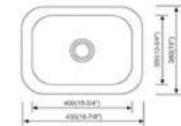

Suitable for 10mm thick glass because the lamp is placed at the back end of the laminates, the back end of the glass should be minus 6mm

LED

SINK

All the basin are with waste pipe.
If you need the waste pipe with Australian water mark standard or Canadian CUPC standard, please kindly let us know.

KITCHEN SINK

MODEL-OA-4338A

Dimension: 433x380x220mm

MODEL-OT-8247A

Dimension: 820x470x228mm

MODEL-OT-8047A

Dimension: 800x470x219mm

MODEL: 3118

Dimension: 767x453x228mm

MODEL-OD-8038A

Dimension: 800x480x219mm

中置轉架 中置砧板 全物料過濾網 DGT-092

MODEL-OD-12048A

Dimension: 1200x480x219mm

大雙盆水盆 大雙盆砧板 全物料過濾網 DGT-090

*All the sinks are with outlet pipe.

Description:undermount
Product Dimensions:800X450x228.6mm
Product Dimensions:31-1/2"X17-23/32"X9"
Thickness:18Gauge 1.2mm
Surface Finish: Brushed

Accessories

Model 105T

Description:undermount
Product Dimensions:600X450x228.6mm
Product Dimensions:25-19/32"X17-23/32"X9"
Thickness:18Gauge 1.2mm
Surface Finish: Brushed