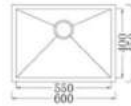

Dimension: 767x453x228mm

MODEL-OD-8038A

Dimension: 800x480x219mm

中置轉架 中置砧板 全物料過濾網 DGT-092

MODEL-OD-12048A

Dimension: 1200x480x219mm

大雙盆水盆 大雙盆砧板 全物料過濾網 DGT-090

*All the sinks are with outlet pipe.

LUXURY SERIES

KITCHEN SINK

Model 105T

Description:undermount
Product Dimensions:450X400x228.6mm
Product Dimensions:17-23/32"X15-47/64"X9"
Thickness:18Gauge 1.2mm
Surface Finish: Brushed

Accessories

Model 203T

Description:undermount
Product Dimensions:800X450x228.6mm
Product Dimensions:31-1/2"X17-23/32"X9"
Thickness:18Gauge 1.2mm
Surface Finish: Brushed

Accessories

Model 105T

Description:undermount
Product Dimensions:600X450x228.6mm
Product Dimensions:25-19/32"X17-23/32"X9"
Thickness:18Gauge 1.2mm
Surface Finish: Brushed

Accessories

Model 206T

Description:undermount
Product Dimensions:780X450x228.6mm
Product Dimensions:30-23/32"X17-23/32"X9"
Thickness:18Gauge 1.2mm
Surface Finish: Brushed

Accessories

Model 108T

Description:undermount
Product Dimensions:812.8X457.2x228.6mm
Product Dimensions:32"X18"X9"
Thickness:18Gauge 1.2mm
Surface Finish: Brushed