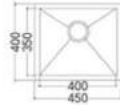

KITCHEN SINK

MODEL-OA-4338A

Dimension: 433x380x220mm

MODEL-OT-8247A

Dimension: 820x470x228mm

MODEL-OT-8047A

Dimension: 800x470x219mm

MODEL: 3118

Dimension: 767x453x228mm

MODEL-OD-8038A

Dimension: 800x480x219mm

中置轉架 中置砧板 全物料過濾網 DGT-092

MODEL-OD-12048A

Dimension: 1200x480x219mm

大雙盆水盆 大雙盆砧板 全物料過濾網 DGT-090

*All the sinks are with outlet pipe.

LUXURY SERIES

KITCHEN SINK

Model 105T

Description:undermount
Product Dimensions:450X400x228.6mm
Product Dimensions:17-23/32"X15-47/64"X9"
Thickness:18Gauge 1.2mm
Surface Finish: Brushed

Accessories

Model 203T

Description:undermount
Product Dimensions:800X450x228.6mm
Product Dimensions:31-1/2"X17-23/32"X9"
Thickness:18Gauge 1.2mm
Surface Finish: Brushed

Accessories

Model 105T

Description:undermount
Product Dimensions:600X450x228.6mm
Product Dimensions:25-19/32"X17-23/32"X9"
Thickness:18Gauge 1.2mm
Surface Finish: Brushed