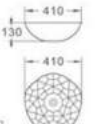

艺术盆/Art basin
尺寸/Size: 475×475×185mm
台上安装/Above counter mounting

632 (套柜)

艺术盆/Art basin
尺寸/Size: 420×420×200mm
台上安装/Above counter mounting

636

艺术盆/Art basin
尺寸/Size: 500×500×165mm
台上安装/Above counter mounting

569-66

艺术盆/Art basin
尺寸/Size: 660×375×130mm
台上安装/Above counter mounting

569-76

艺术盆/Art basin
尺寸/Size: 760×425×130mm
台上安装/Above counter mounting

482

艺术盆/Art basin
尺寸/Size: 400×400×140mm
台上安装/Above counter mounting

528

艺术盆/Art basin
尺寸/Size: 410×310×150mm
台上安装/Above counter mounting

437

艺术盆/Art basin
尺寸/Size: 410×410×130mm
台上安装/Above counter mounting

489

艺术盆/Art basin
尺寸/Size: 650×440×170mm
台上安装/Above counter mounting