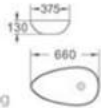

407

艺术盆/Art basin
尺寸/Size: 690x450x160mm
台上安装/Above counter mounting

407A

艺术盆/Art basin
尺寸/Size: 590x370x150mm
台上安装/Above counter mounting

BS003

Under counter basin
台下盆 20寸 (切边)
Size:495x415x200mm

2408

Under counter basin
台下盆
Size:605x390x190mm

028

Under counter basin
台下盆 18寸
Size:470x350x203mm

B47

Under counter basin
台下盆
Size:693x340x155mm

BATHROOM BASIN

609

艺术盆/Art basin
尺寸/Size: 425×425×160mm
台上安装/Above counter mounting

611

艺术盆/Art basin
尺寸/Size: 475×475×185mm
台上安装/Above counter mounting

632 (套柜)

艺术盆/Art basin
尺寸/Size: 420×420×200mm
台上安装/Above counter mounting

636

艺术盆/Art basin
尺寸/Size: 500×500×165mm
台上安装/Above counter mounting

569-66

艺术盆/Art basin
尺寸/Size: 660×375×130mm
台上安装/Above counter mounting

569-76

艺术盆/Art basin
尺寸/Size: 760×425×130mm
台上安装/Above counter mounting

482

艺术盆/Art basin
尺寸/Size: 400×400×140mm
台上安装/Above counter mounting