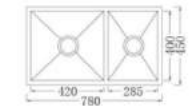

Dimension: 767x453x228mm

MODEL-OD-8038A

Dimension: 800x480x219mm

中置轉架 中置砧板 全物料過濾網 DGT-092

MODEL-OD-12048A

Dimension: 1200x480x219mm

大雙盆水盆 大雙盆砧板 全物料過濾網 DGT-090

*All the sinks are with outlet pipe.

LUXURY SERIES

KITCHEN SINK

Model 105T

Description:undermount
Product Dimensions:450X400x228.6mm
Product Dimensions:17-23/32"X15-47/64"X9"
Thickness:18Gauge 1.2mm
Surface Finish: Brushed

Accessories

Model 203T

Description:undermount
Product Dimensions:800X450x228.6mm
Product Dimensions:31-1/2"X17-23/32"X9"
Thickness:18Gauge 1.2mm
Surface Finish: Brushed

Accessories

Model 105T

Description:undermount
Product Dimensions:600X450x228.6mm
Product Dimensions:25-19/32"X17-23/32"X9"
Thickness:18Gauge 1.2mm
Surface Finish: Brushed

Accessories

Model 206T

Description:undermount
Product Dimensions:780X450x228.6mm
Product Dimensions:30-23/32"X17-23/32"X9"
Thickness:18Gauge 1.2mm
Surface Finish: Brushed

Accessories

Model 108T

Description:undermount
Product Dimensions:812.8X457.2x228.6mm
Product Dimensions:32"X18"X9"
Thickness:18Gauge 1.2mm
Surface Finish: Brushed