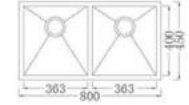

Dimension: 767x453x228mm

MODEL-OD-8038A

Dimension: 800x480x219mm

中置轉架 中置砧板 全物料過濾網 DGT-092

MODEL-OD-12048A

Dimension: 1200x480x219mm

大雙盆水盆 大雙盆砧板 全物料過濾網 DGT-090

*All the sinks are with outlet pipe.

LUXURY SERIES

KITCHEN SINK

Model 105T

Description:undermount
Product Dimensions:450X400x228.6mm
Product Dimensions:17-23/32"X15-47/64"X9"
Thickness:18Gauge 1.2mm
Surface Finish: Brushed

Accessories

Model 203T

Description:undermount
Product Dimensions:800X450x228.6mm
Product Dimensions:31-1/2"X17-23/32"X9"
Thickness:18Gauge 1.2mm
Surface Finish: Brushed

Accessories

Model 105T

Description:undermount
Product Dimensions:600X450x228.6mm
Product Dimensions:25-19/32"X17-23/32"X9"
Thickness:18Gauge 1.2mm
Surface Finish: Brushed

Accessories

Model 206T

Description:undermount
Product Dimensions:780X450x228.6mm
Product Dimensions:30-23/32"X17-23/32"X9"
Thickness:18Gauge 1.2mm
Surface Finish: Brushed

Accessories

Model 108T

Description:undermount
Product Dimensions:812.8X457.2x228.6mm
Product Dimensions:32"X18"X9"
Thickness:18Gauge 1.2mm
Surface Finish: Brushed