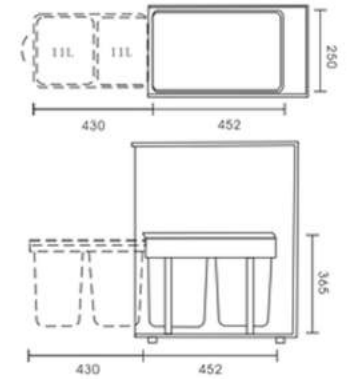

JAXON
CABINETS

DUSTBIN