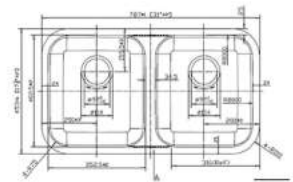

KITCHEN SINK

MODEL-OA-4338A

Dimension: 433x380x220mm

MODEL-OT-8247A

Dimension: 820x470x228mm

MODEL-OT-8047A

Dimension: 800x470x219mm

MODEL: 3118

Dimension: 767x453x228mm

MODEL-OD-8038A

Dimension: 800x480x219mm

中置轉架 中置砧板 全物料過濾網 DGT-092

MODEL-OD-12048A

Dimension: 1200x480x219mm

大雙盆水盆 大雙盆砧板 全物料過濾網 DGT-090

*All the sinks are with outlet pipe.

Description:undermount
Product Dimensions:800X450x228.6mm
Product Dimensions:31-1/2"X17-23/32"X9"
Thickness:18Gauge 1.2mm
Surface Finish: Brushed

Accessories

Model 105T

Description:undermount
Product Dimensions:600X450x228.6mm
Product Dimensions:25-19/32"X17-23/32"X9"
Thickness:18Gauge 1.2mm
Surface Finish: Brushed