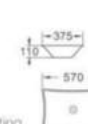

526A

艺术盆/Art basin
尺寸/Size: 570×375×110mm
台上安装/Above counter mounting