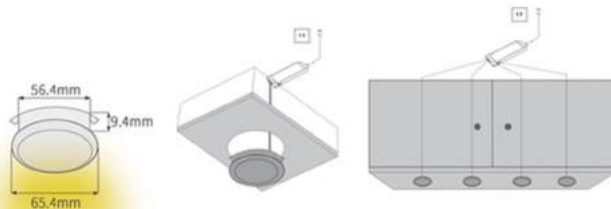

ND-XVD-120