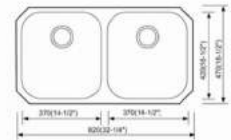

KITCHEN SINK

MODEL-OA-4338A

Dimension: 433x380x220mm

MODEL-OT-8247A

Dimension: 820x470x228mm

MODEL-OT-8047A

Dimension: 800x470x219mm

MODEL: 3118

Dimension: 767x453x228mm

MODEL-OD-8038A

Dimension: 800x480x219mm

中置轉架 中置砧板 全物料過濾網 DGT-092

MODEL-OD-12048A

Dimension: 1200x480x219mm

大雙盆水盆 大雙盆砧板 全物料過濾網 DGT-090

*All the sinks are with outlet pipe.

LUXURY SERIES

KITCHEN SINK

Model 105T

Description:undermount
Product Dimensions:450X400x228.6mm
Product Dimensions:17-23/32"X15-47/64"X9"
Thickness:18Gauge 1.2mm
Surface Finish: Brushed

Accessories

Model 203T

Description:undermount
Product Dimensions:800X450x228.6mm
Product Dimensions:31-1/2"X17-23/32"X9"
Thickness:18Gauge 1.2mm
Surface Finish: Brushed

Accessories

Model 105T

Description:undermount
Product Dimensions:600X450x228.6mm
Product Dimensions:25-19/32"X17-23/32"X9"
Thickness:18Gauge 1.2mm
Surface Finish: Brushed