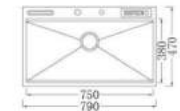

Dimension: 767x453x228mm

MODEL-OD-8038A

Dimension: 800x480x219mm

中置轉架 中置砧板 全物料過濾網 DGT-092

MODEL-OD-12048A

Dimension: 1200x480x219mm

大雙盆水盆 大雙盆砧板 全物料過濾網 DGT-090

*All the sinks are with outlet pipe.

Description:undermount
Product Dimensions:800X450x228.6mm
Product Dimensions:31-1/2"X17-23/32"X9"
Thickness:18Gauge 1.2mm
Surface Finish: Brushed

Accessories

Model 105T

Description:undermount
Product Dimensions:600X450x228.6mm
Product Dimensions:25-19/32"X17-23/32"X9"
Thickness:18Gauge 1.2mm
Surface Finish: Brushed

Accessories

Model 206T

Description:undermount
Product Dimensions:780X450x228.6mm
Product Dimensions:30-23/32"X17-23/32"X9"
Thickness:18Gauge 1.2mm
Surface Finish: Brushed

Accessories

Model 108T

Description:undermount
Product Dimensions:812.8X457.2x228.6mm
Product Dimensions:32"X18"X9"
Thickness:18Gauge 1.2mm
Surface Finish: Brushed

Accessories

Model 3024R

Description:topmount
Product Dimensions:790X470x228.6mm
Product Dimensions:31-7/64"X18-1/2"X9"
Thickness:18Gauge 1.2mm
Surface Finish: Brushed

Accessories

*All the sinks are with outlet pipe.