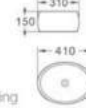

艺术盆/Art basin
尺寸/Size: 475×475×185mm
台上安装/Above counter mounting

632 (套柜)

艺术盆/Art basin
尺寸/Size: 420×420×200mm
台上安装/Above counter mounting

636

艺术盆/Art basin
尺寸/Size: 500×500×165mm
台上安装/Above counter mounting

569-66

艺术盆/Art basin
尺寸/Size: 660×375×130mm
台上安装/Above counter mounting

569-76

艺术盆/Art basin
尺寸/Size: 760×425×130mm
台上安装/Above counter mounting

482

艺术盆/Art basin
尺寸/Size: 400×400×140mm
台上安装/Above counter mounting

528

艺术盆/Art basin
尺寸/Size: 410×310×150mm
台上安装/Above counter mounting

437

艺术盆/Art basin
尺寸/Size: 410×410×130mm
台上安装/Above counter mounting

489

艺术盆/Art basin
尺寸/Size: 650×440×170mm
台上安装/Above counter mounting