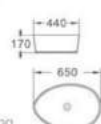

569-66

艺术盆/Art basin
尺寸/Size: 660×375×130mm
台上安装/Above counter mounting

569-76

艺术盆/Art basin
尺寸/Size: 760×425×130mm
台上安装/Above counter mounting

482

艺术盆/Art basin
尺寸/Size: 400×400×140mm
台上安装/Above counter mounting

528

艺术盆/Art basin
尺寸/Size: 410×310×150mm
台上安装/Above counter mounting

437

艺术盆/Art basin
尺寸/Size: 410×410×130mm
台上安装/Above counter mounting

489

艺术盆/Art basin
尺寸/Size: 650×440×170mm
台上安装/Above counter mounting

526A

艺术盆/Art basin
尺寸/Size: 570×375×110mm
台上安装/Above counter mounting

502

艺术盆/Art basin
尺寸/Size: 630×420×150mm
台上安装/Above counter mounting

BATHROOM BASIN

652-A

艺术盆/Art basin
尺寸/Size: 410x340x145mm
台上安装/Above counter mounting