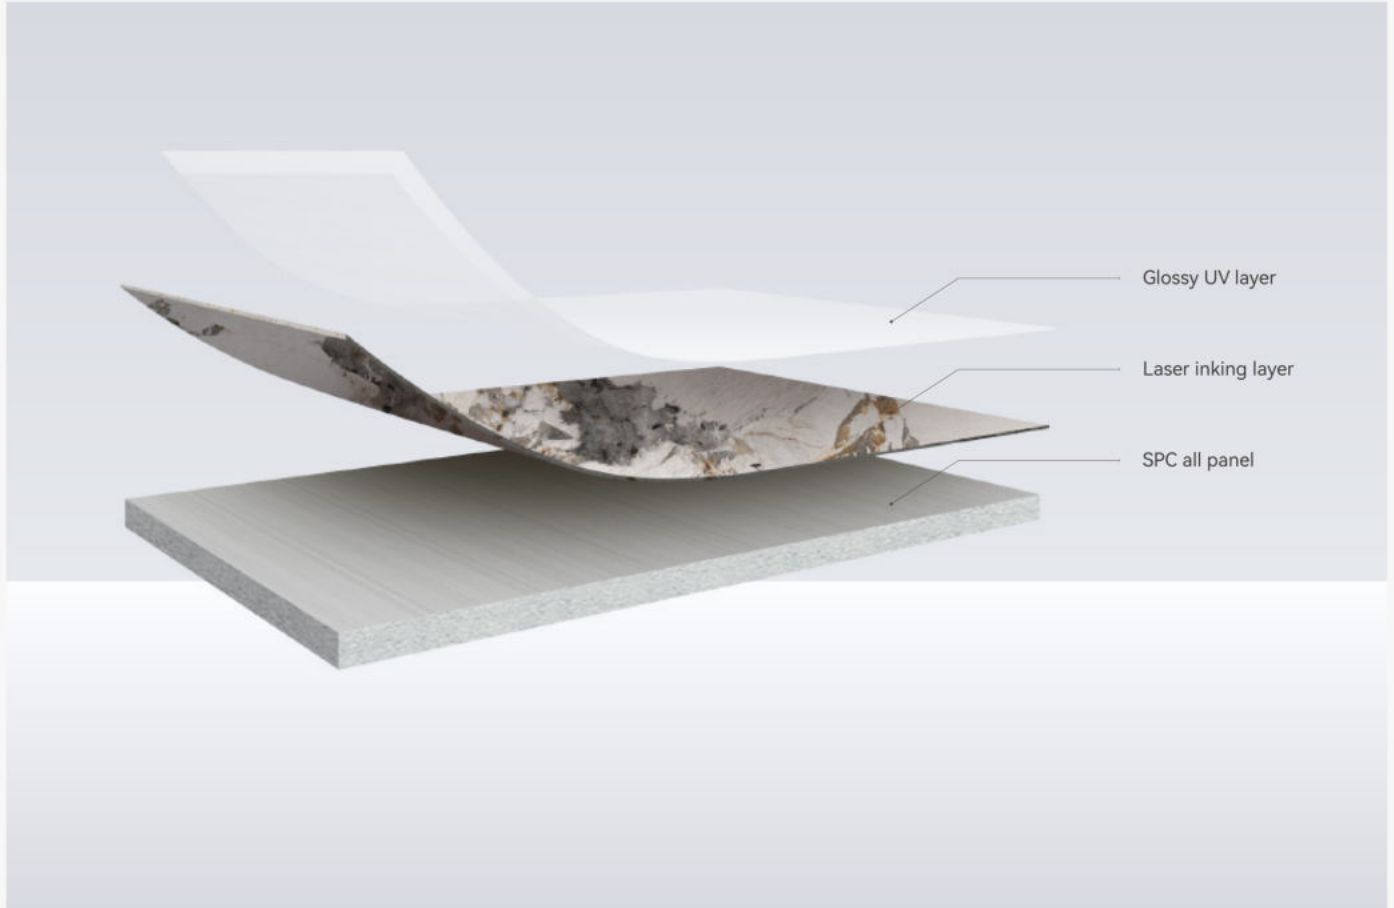

Product Structure Diagram

Picture	Material \ cross-section	size(mm)	Surface technology	Ep rating	Fire rating	Advantage	Splicing method
SPC background painting	SPC+UV	Width: 1120 Length: 2800 Thickness: 6	Laser inking	E0	B1	Wate proof & Bendable	Tight splicing/ metal profile splicing