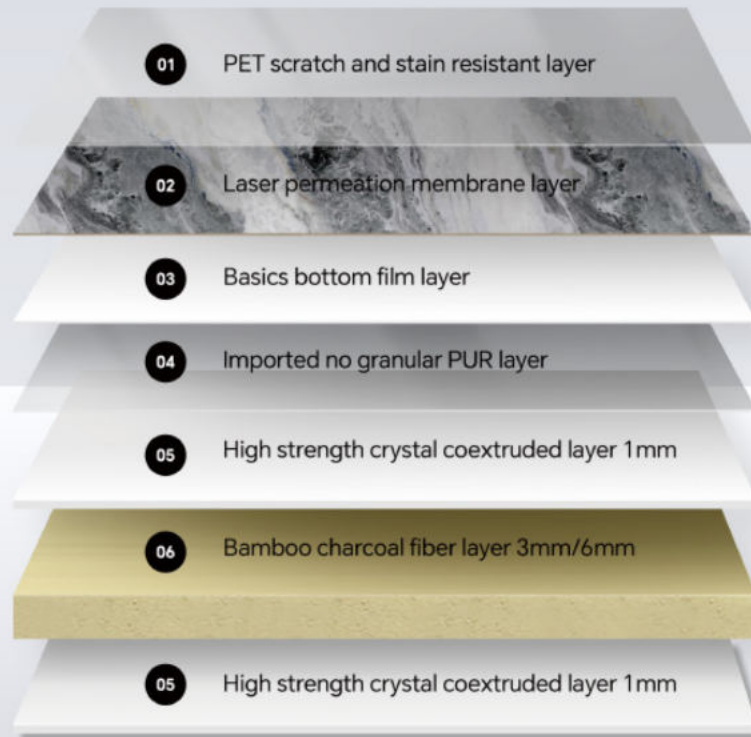

# Product Structure Diagram

**GREATLY IMPROVE THE STRENGTH,  
HARDNESS, TOUGHNESS AND STABILITY  
OF THE BASIS MATERIAL**

Picture	Material \ cross-section	Size(mm)	Surface technology	Ep rating	Fire rating	Advantage	Splicing method
HD Printing Wall Panel 2.8m	WPC+PETG	Width: 1120 Length: 2800 Thickness: 5/8	Bright PETG Matte PETG	E0	B1	Wate proof & Bendable	Tight splicing/ metal profile splicing
HD Printing Wall Panel Custom Size	WPC+PETG	Width: Custom width within 1120 Length: Custom lengths within 2800 Thickness: 5/8	Bright PETG Matte PETG	E0	B1	Wate proof & Bendable	Tight splicing/ metal profile splicing

# Product Structure Diagram

Picture	Material \ cross-section	size(mm)	Surface technology	Ep rating	Fire rating	Advantage	Splicing method
<b>SPC background painting</b>	SPC+UV	Width: 1120  Length: 2800  Thickness: 6	Laser inking	E0	B1	Wate proof & Bendable	Tight splicing/ metal profile splicing