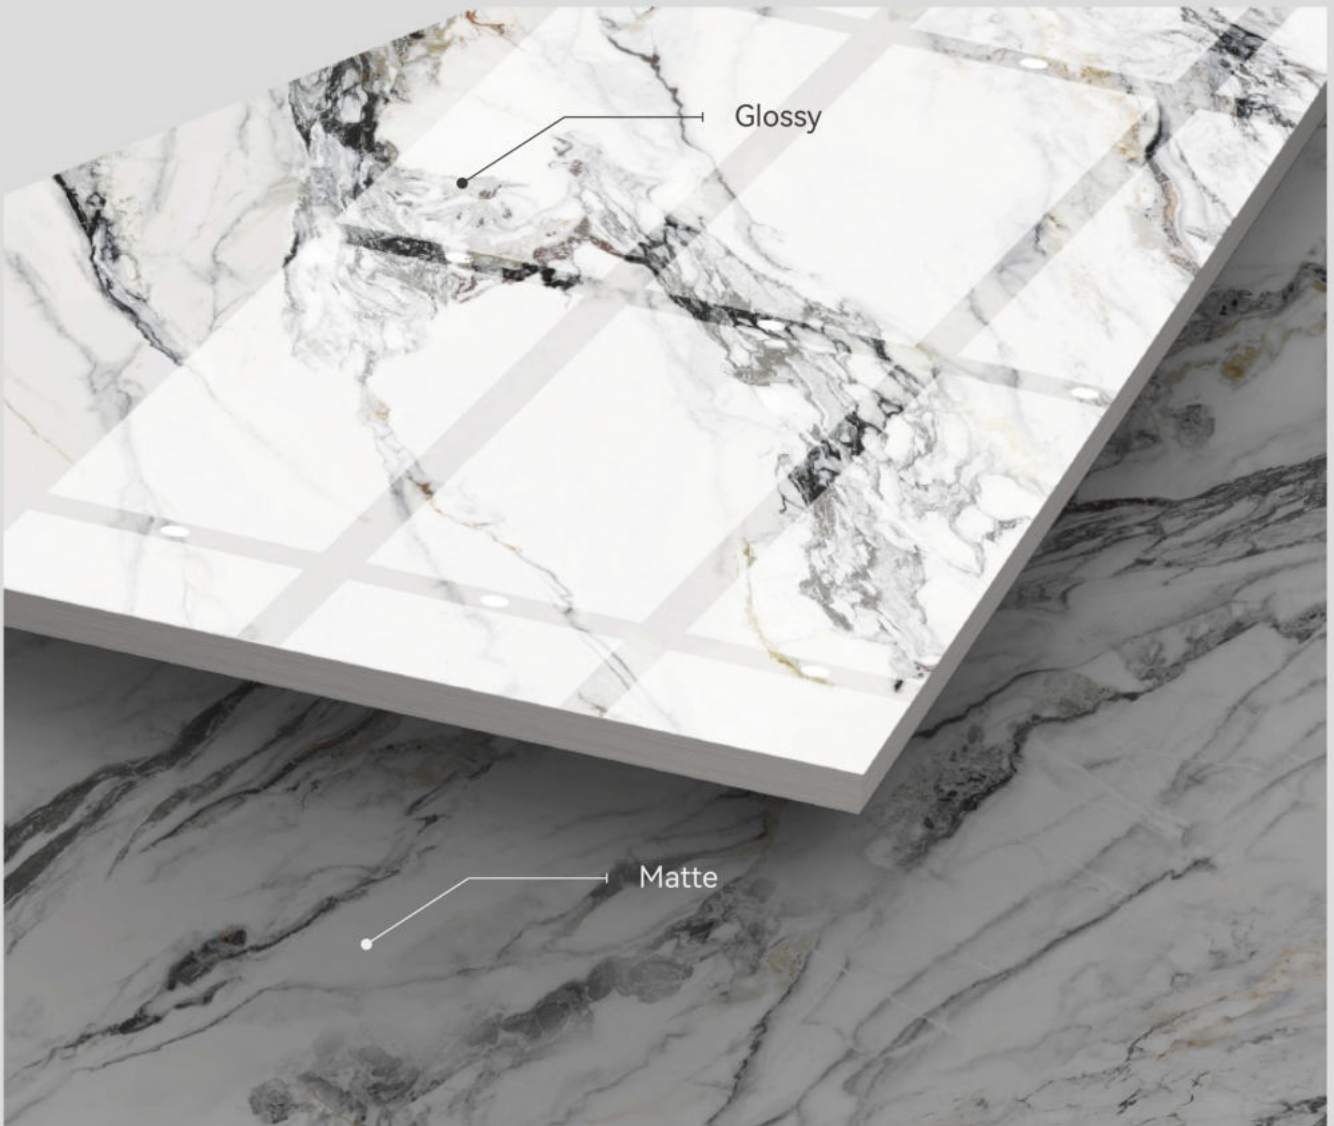

02

SPC Background Wall