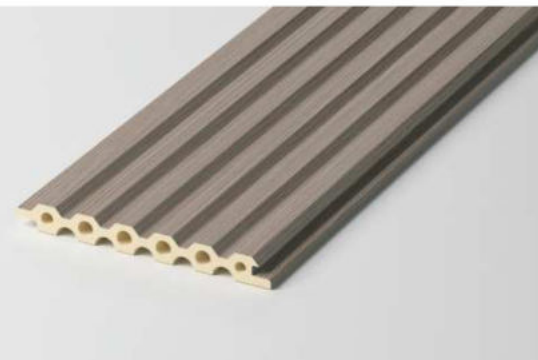

FLUTED WALL PANEL

The wooden grid based on nano bamboo and wood fiber replaces the traditional wooden grid, which is more environmental friendly, moisture-proof and does not deform.

The traditional wooden grid will be moldy and deformed after it is used for a long time. The cost is very high and is not environmental friendly.

It is very popular by lots of customers as soon as it accesses to the domestic and overseas market!

Waterproof

Insect prevention

Environmental protection

Flame-retardant

HOLLOW GRID PLATE

Name: 170 Hollow fluted wall panel

Name: 157 Inner arc grille

Length and width: 157*3000 (mm)
Thickness: 18.5mm
Environmental protection grade: E0
Fire rating: B1

Name: 150 Arc fluted wall panel

Length and width: 150*3000 (mm)
Thickness: 15mm
Environmental protection grade: E0
Fire rating: B1

Name: 160 triangular grille

Length and width: 160*3000 (mm)
Thickness: 15mm
Environmental protection grade: E0
Fire rating: B1

Name: 115 Wave fluted wall panel

Length and width: 115*3000 (mm)
Thickness: 13mm
Environmental protection grade: E0
Fire rating: B1