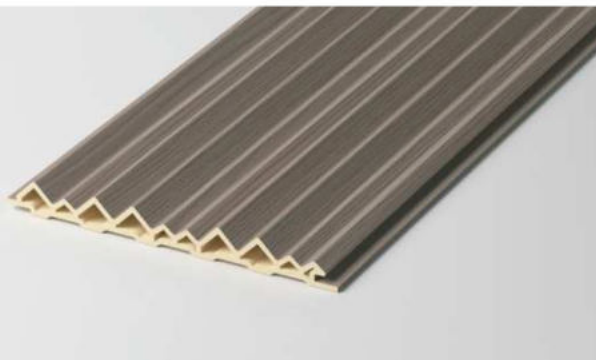

FLUTED WALL PANEL

The wooden grid based on nano bamboo and wood fiber replaces the traditional wooden grid, which is more environmental friendly, moisture-proof and does not deform.

The traditional wooden grid will be moldy and deformed after it is used for a long time. The cost is very high and is not environmental friendly.

Now, the advantages of using nano bamboo and wood fiber material are: environmental protection, waterproof, moisture-proof, mildew proof, moth proof, no deformation, various colors, light, installed, clean, firm, durable and nice appearance.

Name: 157 Inner arc grille

Length and width: 157*3000 (mm)
Thickness: 18.5mm
Environmental protection grade: E0
Fire rating: B1

Name: 150 Arc fluted wall panel

Length and width: 150*3000 (mm)
Thickness: 15mm
Environmental protection grade: E0
Fire rating: B1

Name: 160 triangular grille

Length and width: 160*3000 (mm)
Thickness: 15mm
Environmental protection grade: E0
Fire rating: B1

Name: 115 Wave fluted wall panel

Length and width: 115*3000 (mm)
Thickness: 13mm
Environmental protection grade: E0
Fire rating: B1