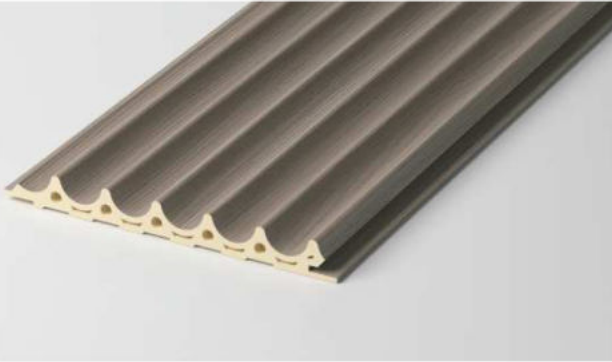

FLUTED WALL PANEL

The wooden grid based on nano bamboo and wood fiber replaces the traditional wooden grid, which is more environmental friendly, moisture-proof and does not deform.

The traditional wooden grid will be moldy and deformed after it is used for a long time. The cost is very high and is not environmental friendly.

Now, the advantages of using nano bamboo and wood fiber material are: environmental protection, waterproof, moisture-proof, mildew proof, moth proof, no deformation, various colors, light, installed, clean, firm, durable and nice appearance.

It is very popular by lots of customers as soon as it accesses to the domestic and overseas market!

Waterproof

Insect prevention

Environmental protection

Flame-retardant

HOLLOW GRID PLATE

Name: 170 Hollow fluted wall panel

Length and width: 170*3000 (mm)
Thickness: 23.5mm
Environmental protection grade: E0
Fire rating: B1

Name: 100 Arc fluted wall panel

Length and width: 100*3000 (mm)
Thickness: 19.5mm
Environmental protection grade: E0
Fire rating: B1