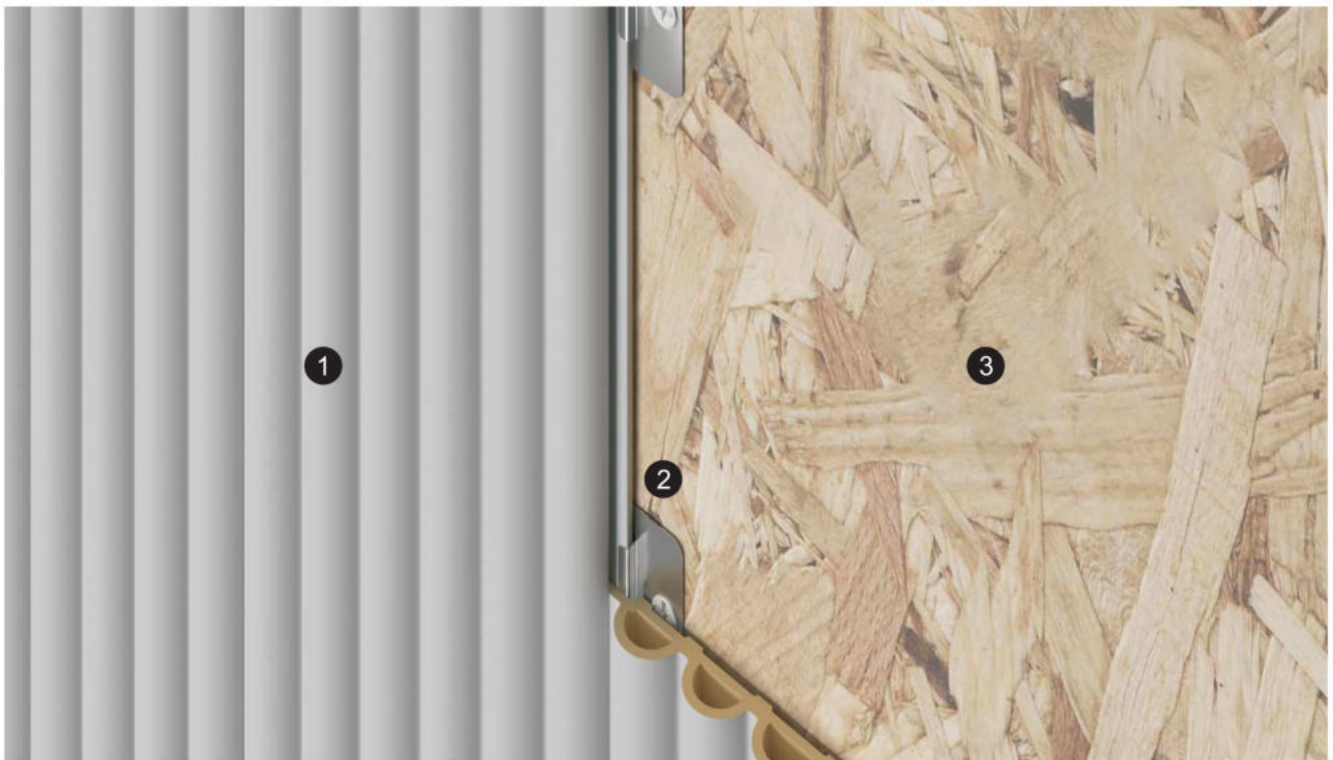

Name: 120 * 9 solid fluted wall panel

Length and width: 120*3000 (mm)
Thickness: 9mm
Environmental protection grade: E0
Fire rating: B1

1. Apply structural adhesive on the back
2. Male and female slot splicing or metal clip splicing
3. Puttying and leveling