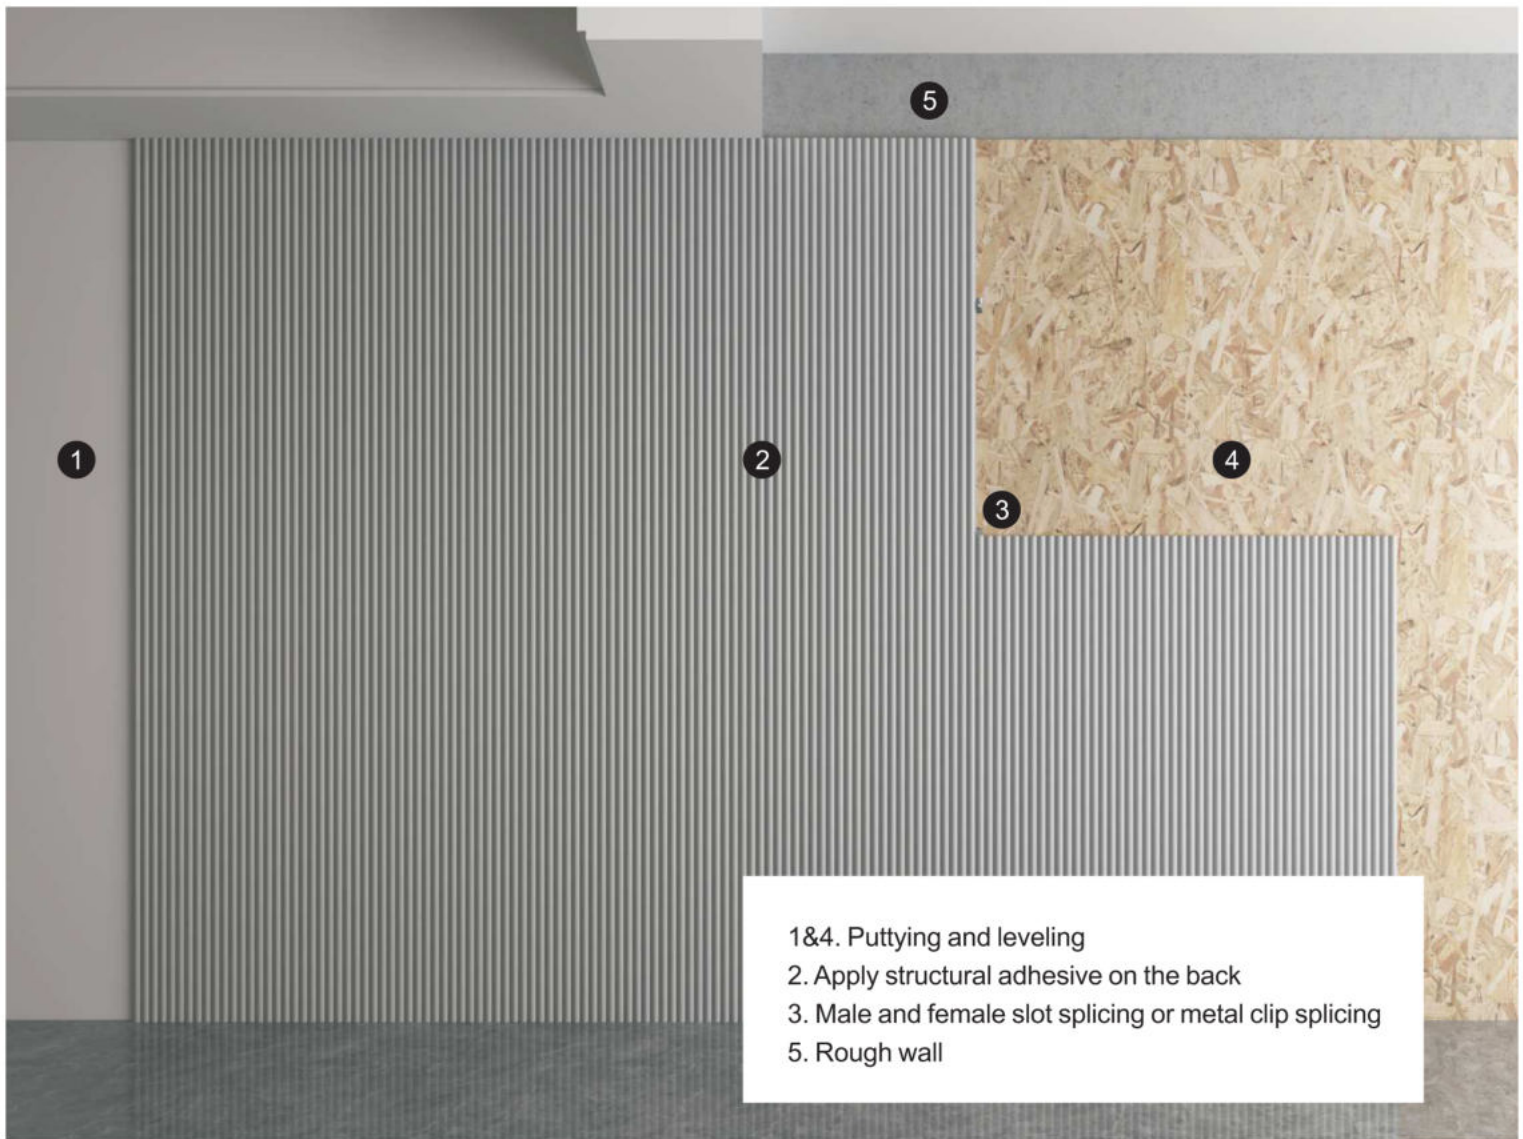

SOLID GRID PLATE

Name: 153 * 24 solid fluted wall panel

Length and width: 153*3000 (mm)
Thickness: 24mm
Environmental protection grade: E0
Fire rating: B1

Name: 110 * 18 solid fluted wall panel

Length and width: 110*3000 (mm)
Thickness: 18mm
Environmental protection grade: E0
Fire rating: B1

Name: 120 * 9 solid fluted wall panel

Length and width: 120*3000 (mm)
Thickness: 9mm
Environmental protection grade: E0
Fire rating: B1

1. Apply structural adhesive on the back
2. Male and female slot splicing or metal clip splicing
3. Puttying and leveling