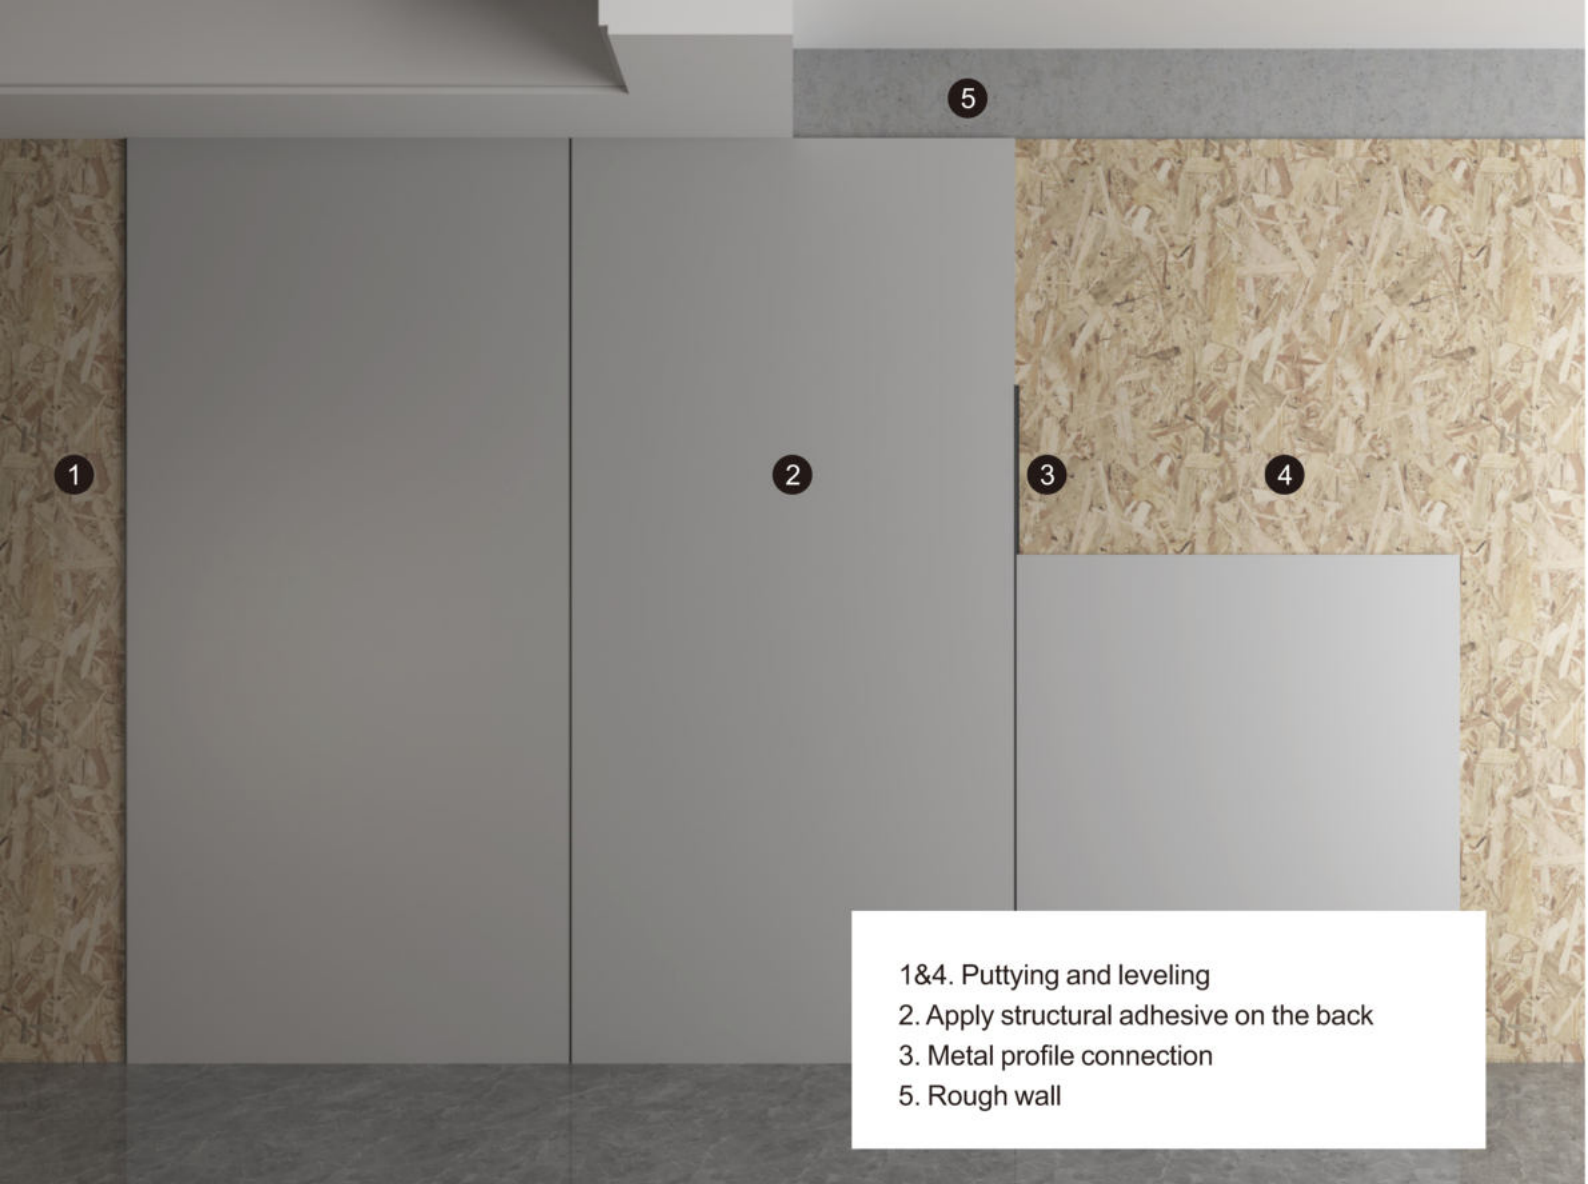

# WALL SYSTEM · wall panel

Wood grain

Stone series

Solid color

Cloth pattern

Metal

# PHYSICAL PHOTOS

-  Waterproof
-  Insect prevention
-  E0 Environmental protection
-  B1 Flame-retardant

Thickness: 5mm&8mm

Bending and shaping

Waterproof and moisture-proof

- 1&4. Puttying and leveling
- 2. Apply structural adhesive on the back
- 3. Metal profile connection
- 5. Rough wall

**Corner slotting and bending**

- 1. Slotting of trimming machine
- 2. Hot air gun heating bending
- 3. Apply structural adhesive on the back of the wall panel

Apply structural adhesive on the back

- 1. Apply structural adhesive on the back
- 2. Metal profile connection
- 3. Puttying and leveling